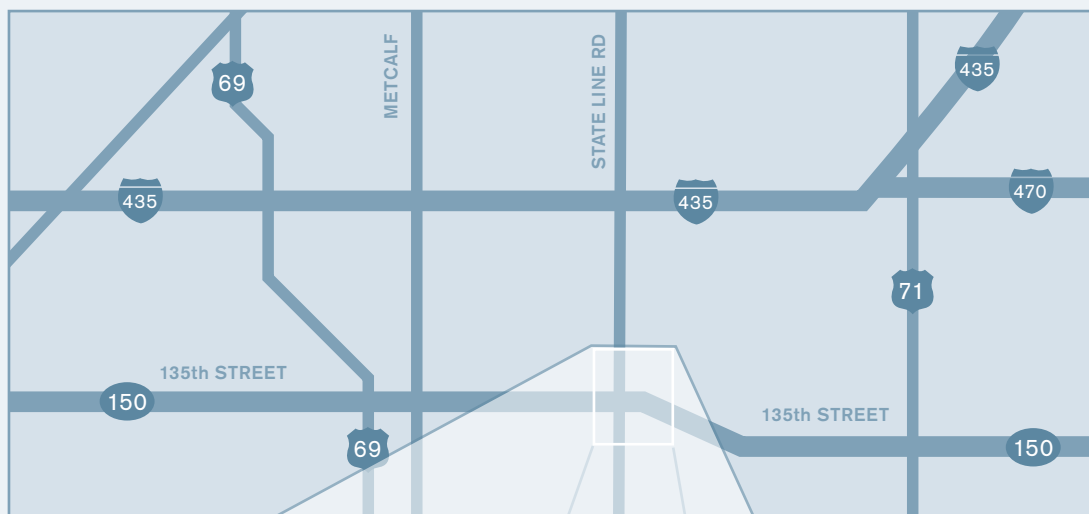

13157 State Line Road
Kansas City, MO 64145

PH(KS) 913.888.0014
PH(MO) 816.941.2550
FAX 816.941.2520
WEB eliteptkc.com

personalized
precise
elite

FROM I-435 and STATE LINE:
6 minutes south on STATE LINE ROAD,
Left on 133rd ST

FROM 71 HWY and HWY 150:
8 minutes west on HWY 150,
Right on STATE LINE, Right on 133rd ST

FROM METCALF and 135th ST:
7 minutes east on 135th ST,
Left on STATE LINE, Right on 133rd ST

location