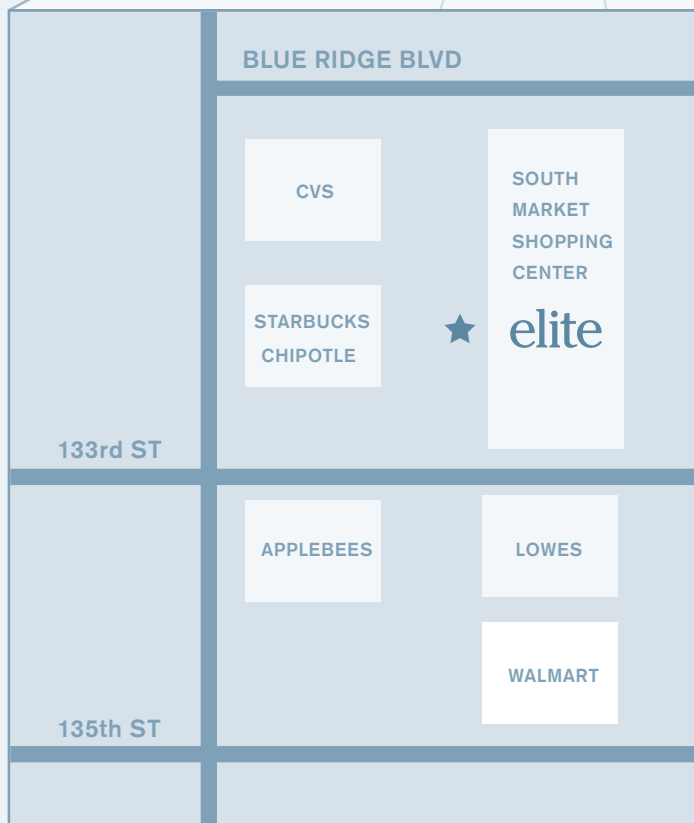

13157 State Line Road
Kansas City, MO 64145

PH(KS) 913.888.0014
PH(MO) 816.941.2550
FAX 816.941.2520
WEB eliteptkc.com

personalized
precise
elite

FROM I-435 and STATE LINE:
6 minutes south on STATE LINE ROAD,
Left on 133rd ST

FROM 71 HWY and HWY 150:
8 minutes west on HWY 150,
Right on STATE LINE, Right on 133rd ST

FROM METCALF and 135th ST:
7 minutes east on 135th ST,
Left on STATE LINE, Right on 133rd ST

location